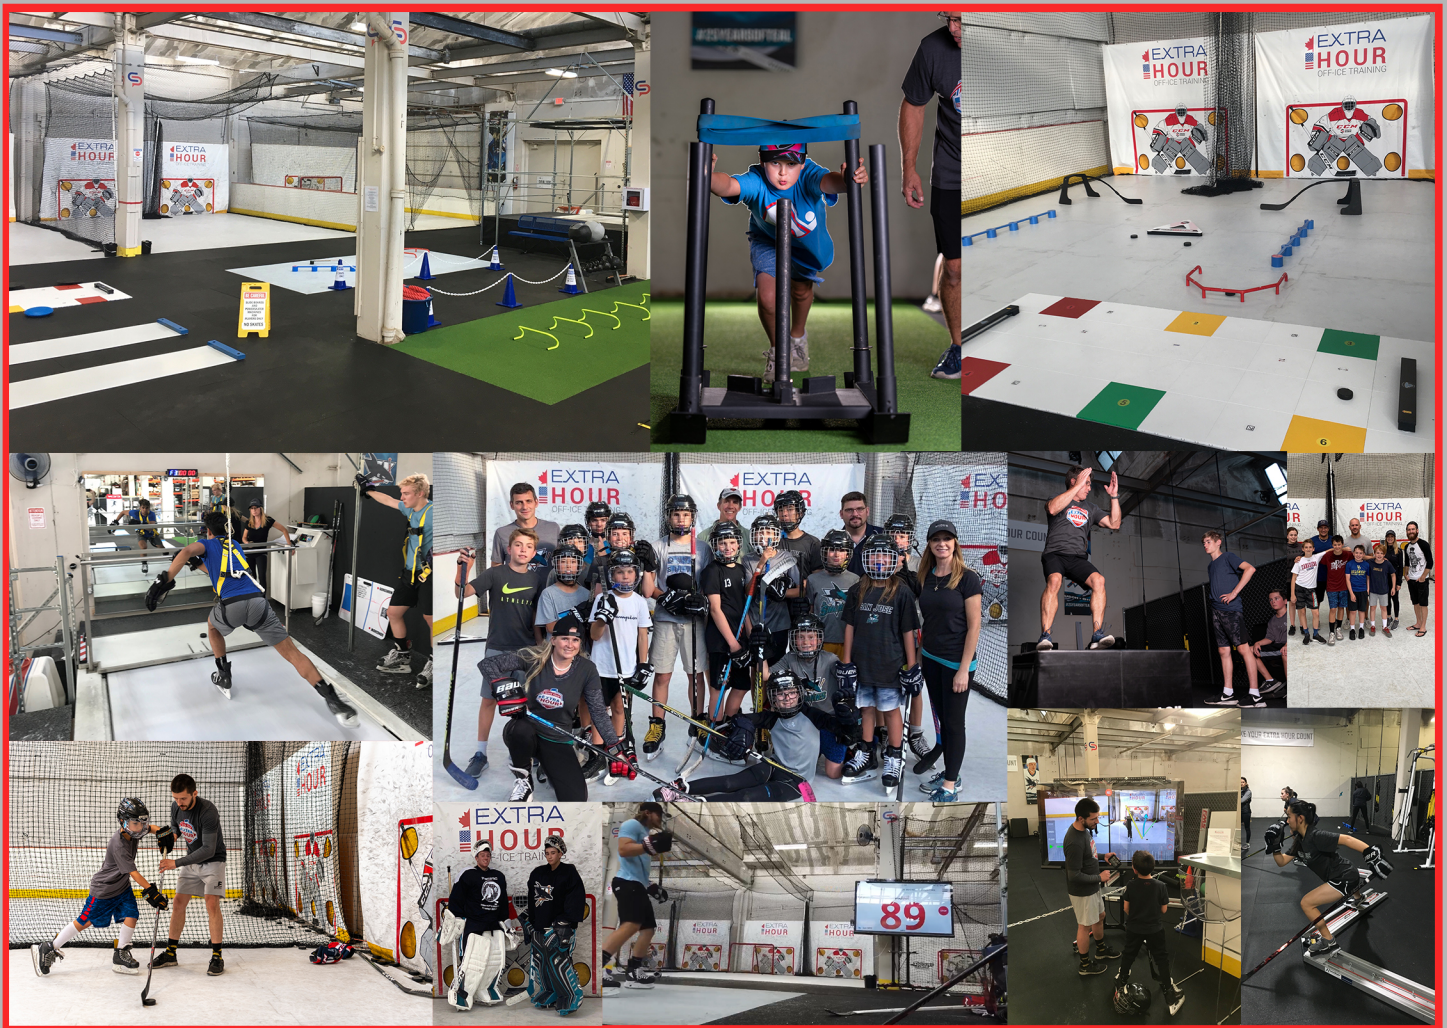

# EXTRA HOUR

Off-Ice Hockey Training

Team or Group Training for the 2019 - 2020 Season

5 Synthetic Ice Shooting Lanes | Goalie Training & Small Space Area |  
Skating Treadmill | Bio-Mechanics | Strength & Conditioning | Slide  
Boards-Stride Training | Power Skater Machines | Hockey Specific  
Training Programs | Stick Handling Tools | Boni Puck Machine |  
Evaluation Programs | Bay Area's Top Hockey Coaches